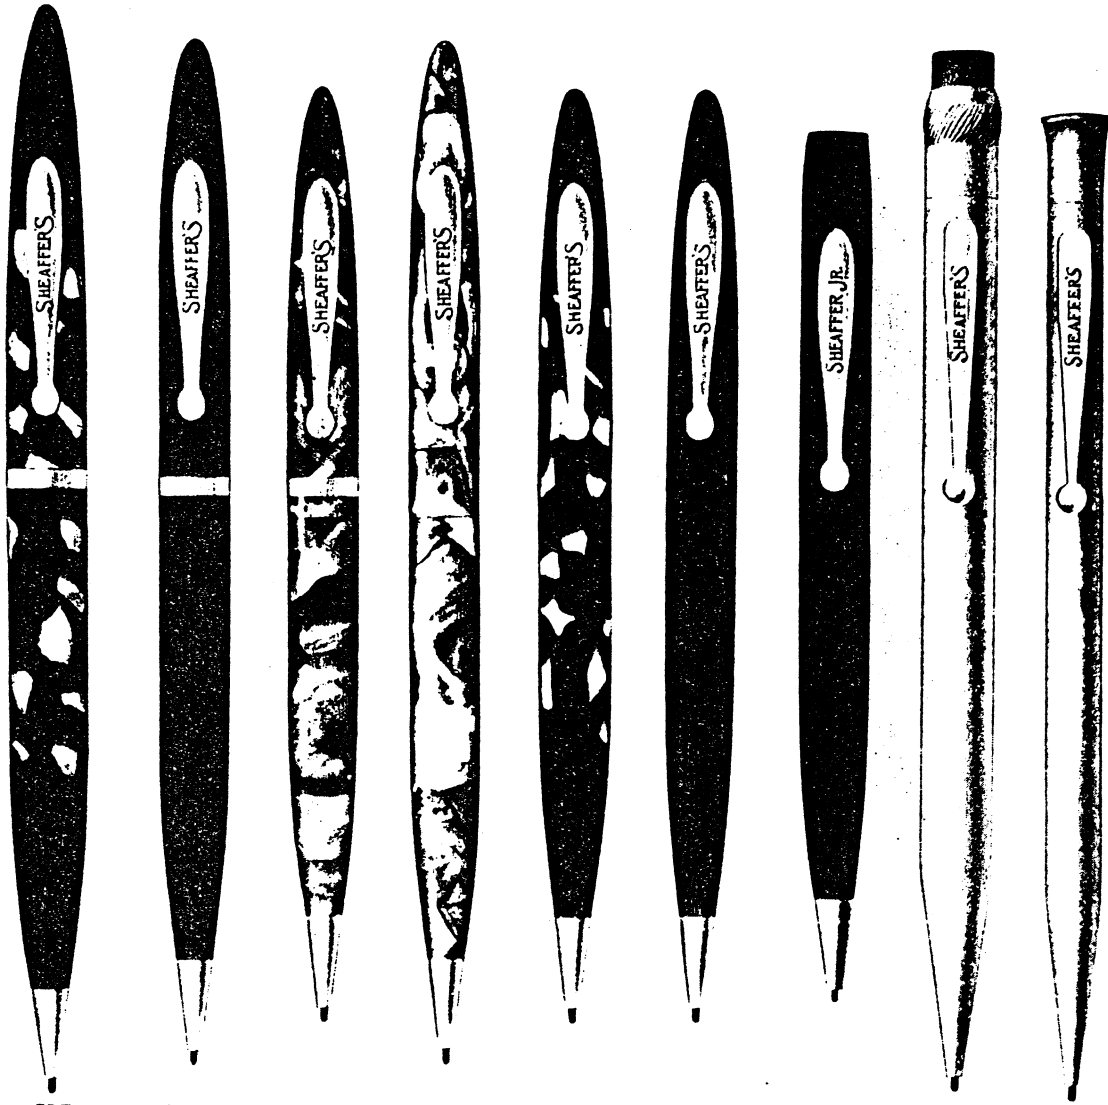

For Information on Ensembles. See Page 12

SHEAFFER'S FEATHERTOUCH BALANCE PENS

Illustrated below are the popular models with the famous FEATHERTOUCH point retailing at \$7.50 and \$5.00. In addition, the splendid value retailing at \$3.50 has a fully streamlined shape for Balance, but not the FEATHERTOUCH point. Identical values in lever-filling or visible.

D7W

A7WS

H5TC

5VC

D3TC

M3VC

PENS	BLACK	EBONIZED PEARL	GREY PEARL	MARINE GREEN	PRICE
7W—VISIBLE	7W—WABIB	D7W—WACOB	A7W—WABOB	\$7.50
7WS—VISIBLE	7WS—WACAB	D7WS—WACUB	A7WS—WACEB	7.50
5TC—LEVER	5TC—FIBAC	D5TC—DACAB	M5TC—MEITI	H5TC—FITCH	5.00
5VC—LEVER	5VC—FILVE	D5VC—DACEB	M5VC—MEIVE	H5VC—FHIVE	5.00
5W—VISIBLE	5W—WABAB	D5W—WACYB	A5W—WABEB	5.00
3TC—LEVER	3TC—TEBAC	D3TC—DACOB	M3TC—MBIVO	H3TC—TEKAQ	3.50
3VC—LEVER	3VC—TEMUP	D3VC—DACUB	M3VC—TEMUV	H3VC—TEMUR	3.50

For Information on Ensembles, See Pages 10, 11, 12

SHEAFFER'S PROPEL-REPEL-EXPEL PENCILS TO MATCH ALL SHEAFFER PENS

There is a pencil to match every SHEAFFER pen. Prices range from \$1.00 to \$5.00. The SHEAFFER pencil was first famous for its propel-repel-expel mechanism, built to last a lifetime and fitted into the pencil without any soldered joints. Sheaffer is still famous for this mechanism but in addition, the Streamlined pencil first incorporated the "break" in the middle so that the upper half of the pencil actuates the mechanism instead of the small cap used previously.